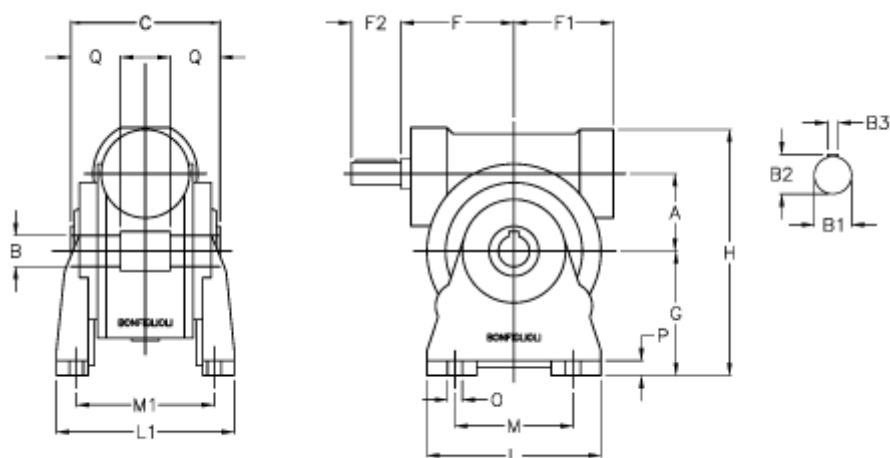

Article number: 3901185007200

Description: Worm gear with solid input shaft
VF 185A-7-HS

Measures

a	= 185.4	F1	= 205	P	= 22
B	= 60	g	= 254	Q	= 65.0
B1 E7	= 40	H	= 521		
B2	= 43.0	L	= 360		
B3 H9	= 12	L1	= 320		
C	= 190	m	= 270		
Description	= VF 185A-xx-HS	M1	= 251.0		
F	= 214.5	O	= 22.0		